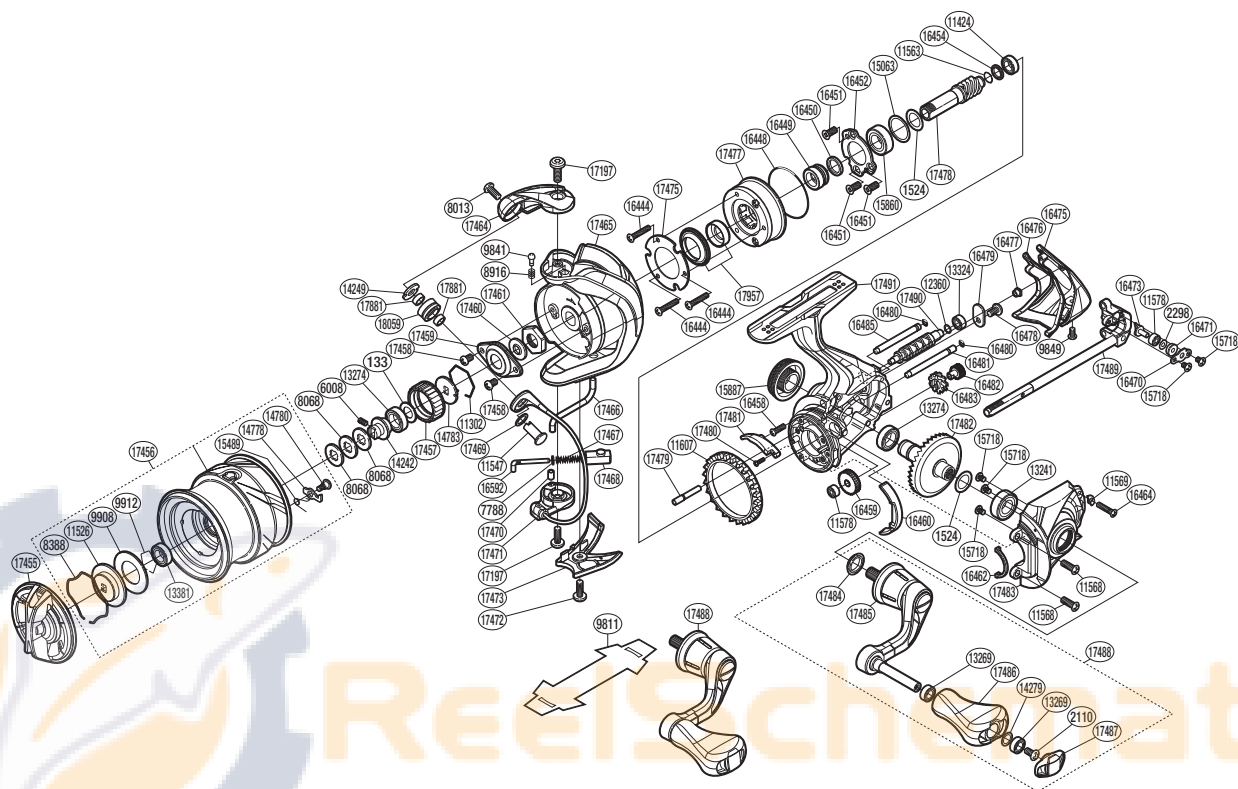

SHIMANO

Vanquish

A-RB

VANQ-2500S

Please note that the number of adjusting washers may not be the same as shown in the exploded views. (51SH342701X) (Adjustment will vary with each individual product.)

Part No.	Description	Part No.	Description	Part No.	Description
RD 0133	Anti-Reverse Pawl Spacer	RD15718	Screw	RD17464	Bail Arm
RD 1524	Washer	RD15860	Ball Bearing	RD17465	Rotor
RD 2110	Screw	RD15887	Handle Screw Cap	RD17466	Bail Trip Lever
RD 2298	Spacer	RD16444	Screw	RD17467	Bail Spring
RD 6008	Set Screw	RD16448	O Ring	RD17468	Bail Spring Seat
RD 7788	Spring Guide A Support	RD16449	Roller Clutch Inner	RD17469	Washer
RD 8013	Screw	RD16450	Roller Clutch Inner Spacer	RD17470	Bail Spring Guide A Bush
RD 8068	Spool Washer	RD16451	Screw	RD17471	Bail Assembly
RD 8388	Drag Washers Retainer	RD16452	Bearing Retainer	RD17472	Screw
RD 8916	Click Spring	RD16454	Pinion Gear Spacer	RD17473	Bail Hold Support Guard
RD 9841	Click Pin	RD16458	Screw	RD17475	Roller Clutch Reinforce
RD 9849	Screw	RD16459	Idle Gear	RD17477	Roller Clutch Assembly
RD 9908	Drag Washer	RD16460	Friction Ring Spacer	RD17478	Pinion Gear
RD 9912	Bearing Retainer	RD16462	Flange Water Proof	RD17479	Idle Gear B Shaft
RD1302	Ratchet Spring	RD16464	Screw	RD17480	Screw
RD11424	Ball Bearing	RD16470	Oscillating Pawl Cover	RD17481	Bail Trip Strike
RD11526	Key Washer	RD16471	Oscillating Slider Bushing	RD17482	Drive Gear
RD11547	Line Roller Support	RD16473	Oscillating Pawl	RD17483	Side Cover
RD11563	Worm Shaft Ring	RD16475	Rear Protector	RD17484	Handle Shaft Seal
RD11568	Screw	RD16476	Rear Shield	RD17485	Handle Shank Assembly
RD11569	Screw Washer	RD16477	Rear Protector Collar	RD17486	Handle Knob
RD11578	Ball Bearing	RD16478	Screw	RD17487	Handle Knob Seal
RD11607	Friction Ring	RD16479	Worm Shaft Retainer	RD17488	Handle Assembly
RD12360	Washer	RD16480	O Ring	RD17489	Main Shaft Assembly
RD13241	Ball Bearing	RD16481	Oscillating Guide B	RD17490	Worm Shaft
RD13269	Ball Bearing	RD16482	Idle Gear B S	RD17491	Body
RD13274	Ball Bearing	RD16483	Idle Gear B L	RD17881	Bearing Spacer
RD13324	Worm Bushing	RD16485	Oscillating Guide A	RD17957	Roller Clutch Water Proof Set
RD13381	Ball Bearing	RD16592	Bail Spring Guide A	RD18059	Line Roller(With Bearing)
RD14242	Bearing Bushing	RD17197	Screw		
RD14249	Line Roller Plate	RD17455	Drag Knob	RD 9811	Reel Seat Spacer (accessory)
RD14279	Washer	RD17456	Spool Assembly		
RD14778	Drag Click	RD17457	Drag Click Ratchet		
RD14780	Screw	RD17458	Screw	PK 0338	Gear Set
RD14783	Spool Support	RD17459	Rotor Nut Lock Plate	PK 0406	Bearing Set
RD15063	Spacer	RD17460	Bearing Water Proof	PK 0340	Oscillation Set
RD15489	Drag Click Spring	RD17461	Rotor Nut	PK 0411	Line Roller Set